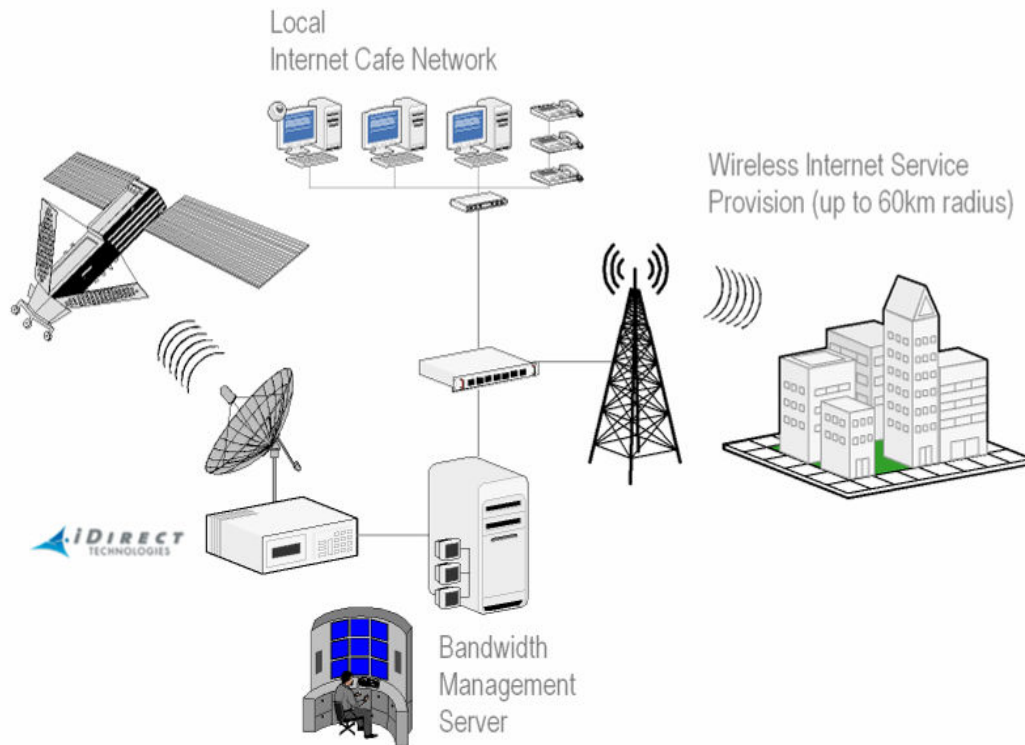

SOLUTIONS FOR PROVIDERS

// Backbones for new and established Internet Service Provision Businesses

Innovation and Reliability

>> For Global Internet Service Providers and IT entrepreneurs, BusinessCom offers exclusive satellite solutions to unfold Regional and Global ISP Networks at any point in the world, with very high spectral efficiency. By employing the latest innovations such as DVB-S2 technology and LDPC codecs, BusinessCom Dedicated Satellite Connectivity services are reaching the very near of Shannon limit. That allows us to deliver truly the best price and performance possible.

>> If you are just starting, BusinessCom has developed a flexible ISP startup scenario based on BusinessCom PEP-iDirect VSAT connectivity solution enabling to start an ISP with a small neighborhood network and minimal investment. For example, a full-featured ISP network can be started on the top of the current Internet Café or Enterprise infrastructures. Adding BusinessCom Telephony service and a 3rd party IPTV vendor enable you to offer Triple Play services to such rural networks anywhere in the world.

>> For the large Global Service Providers, BusinessCom facilitates direct contracts with major satellite teleports around the world. We do our job to find the best possible offer for your business. We evaluate and provide the best offer not only by it's price which may be misleading, but the SLA conditions, terrestrial peering and, more important – such underwater stones as spacecraft health, technological reliability, migration and growth nuances.

BusinessCom Networks Ltd.
Glacis Road, Portland House, Suite 2
Gibraltar,
UK Overseas Territory

BusinessCom Ukraine Ltd.
Moskovskaya St. 9, Dnepropetrovsk,
Ukraine
tel. +38 067 788 3544

BusinessCom CZ spol s.r.o.
Bubeneč, Československé armády 371/11, Praha 6,
Czech Republic
tel. +420 731 882 865

BusinessCom US Representative
1969 Oakland Drive Maidens, VA 23102,
United States
tel. +1 804 591 1601