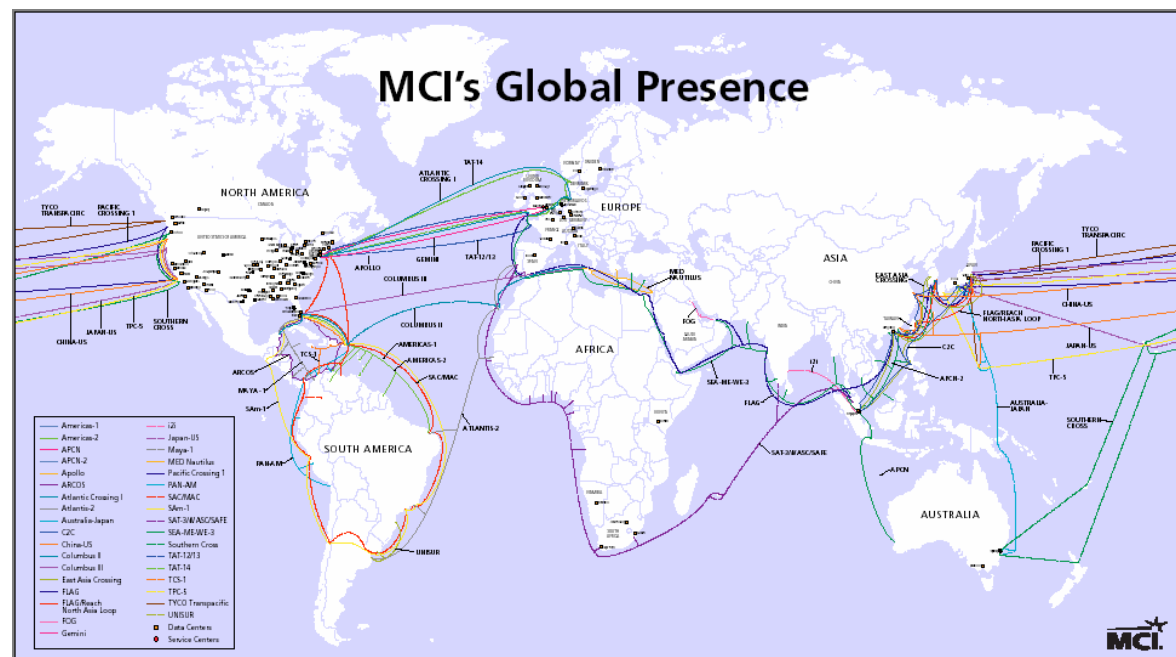

## // Voice over IP over MCI®, WaveCrest and TeleGlobe Networks

BusinessCom is proud to introduce a Premium Quality Voice over IP solution to the world. Since we have selected MCI® as our primary International Voice Traffic Carrier, the service delivers a crystal clear sound with lowest transit latency and very high redundancy. MCI® owns, operates, monitors and maintains one of the largest communications networks in the world. MCI® network facilities are scattered throughout North America, Latin America, Europe, Africa, and the Asia-Pacific region, in more than 140 countries and over 2,800 cities.

The 98,000-mile fiber optic network is designed to support the largest array of data communications and voice products in the world. MCI owns the world's farthest reaching global network (based on company-owned POPs), and spans more than 4,500 Points of Presence (POPs) throughout the world, with 2.2 million global dial modems and high-capacity connections to more than 102,000 active buildings. The global IP network can circle the globe more than four times. Additionally, MCI remains the most connected Internet backbone provider with the greatest number of Autonomous System network connections. The company's expansive IP footprint, coupled with its direct interconnections, exceeds all other competitor networks and enables its business customers and ISPs to reach more destinations directly through MCI's global IP backbone than any other carrier.